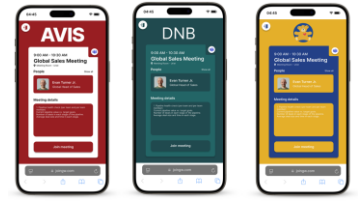

User-Friendly Experience

1. Dial go@joingw.com
2. Scan QR code on screen and connect the Zoom Room direct into any meeting or numeric dial in with meeting ID

Versatile Content Sharing

Share and receive content however you like. Synergy CONNECT supports sending and receiving content sharing across platforms, including PowerPoint Live, Whiteboarding and Screen sharing.

TrueView™
Always get the authentic layout

- Room chat 1
- Raise / lower hand 2
- Live Captions 3
- Change video layout Participant List, Closed Captions 4
- Send and see emojis 5

Content Sharing:
Wireless or cable.
Screen sharing,
PowerPoint Live,
Whiteboarding

Features controlled from your phone

Key Features

Unique In-Meeting Features

- Meeting Interactions in all meetings:
- Raise hand, Change Layout, Participants list, Open Chat pane, Send and See Emojis 🍷 🙌
 - Live Captions (CC) in Teams, Zoom and Google meetings
- TrueView™ - the native layout experience from web meetings on Zoom video conference devices.

Scan, Swipe, Connect

- Dial [go@joingw.com](https://go.joingw.com) for all your meetings.
- Scan the unique QR. Swipe your phone for your meeting.
- Connect.
- Cell phone and connection screen customer branding